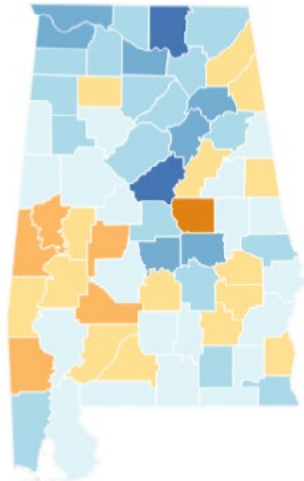

Mike Rogers
District 3
56.4%

Robert Aderholt
District 4
59.2%

Mo Brooks
District 5
66.4%

Gary Palmer
District 6
67.2%

Terri Sewell
District 7
50.4%

County

Congressional

Please respond online or by phone:
[MY2020CENSUS.GOV](https://my2020census.gov)
 1.844.330.2020