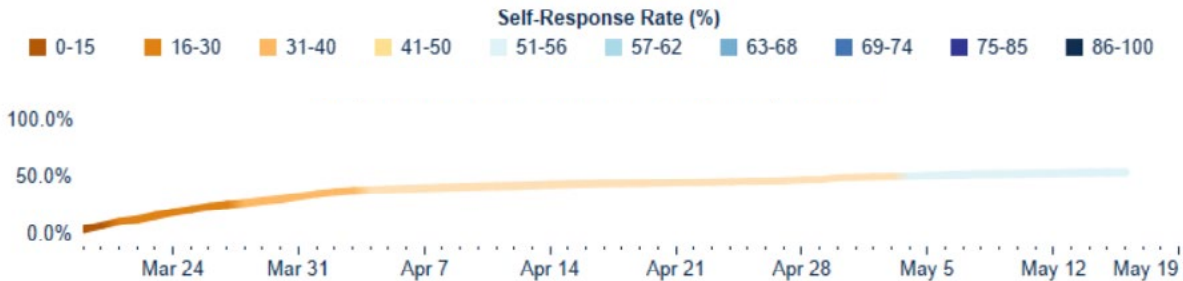

Mike Rogers
District 3
56.4%

Robert Aderholt
District 4
59.2%

Mo Brooks
District 5
66.4%

Gary Palmer
District 6
67.2%

Terri Sewell
District 7
50.4%

County

Congressional

Please respond online or by phone:
[MY2020CENSUS.GOV](https://my2020census.gov)
 1.844.330.2020