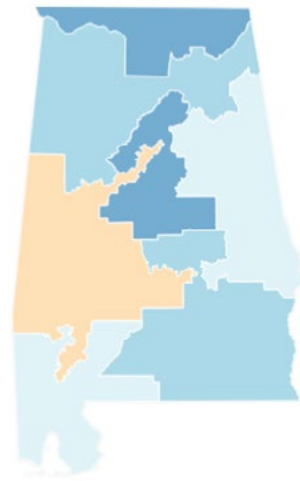

Mike Rogers
District 3
56.4%

Robert Aderholt
District 4
59.2%

Mo Brooks
District 5
66.4%

Gary Palmer
District 6
67.2%

Terri Sewell
District 7
50.4%

County

Congressional

Please respond online or by phone:
[MY2020CENSUS.GOV](https://my2020census.gov)
 1.844.330.2020